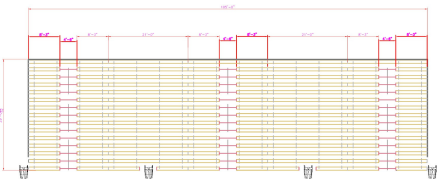

Arena

Merchandise

Ticket Sales

MAIN CORRIDOR

Prop Storage

SUNCODRAPE

Performer Entrance

SUNCODRAPE

Exit

Floor Folding
(This is outside in a portion of the parking lot)

EXHIBIT HALL

FL Colorguard 2019
2019-03-29 06:00 am

PERCUS & ION PERFORMER ENTRANCE
EXHIBIT HALL SP ECTATOR EXIT
EXHIBIT HALL SP ECTATOR ENTRANCE