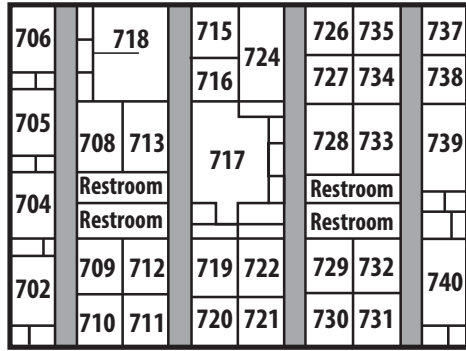

Braden River High School

Additional Percussion/
Winds
Warm-up
at Tennis Courts 

- P5
- P4
- P3
- P2
- P1

- P10
- P9
- Percussion/
Winds
Warm-up
- P6
- P7
- P8

Spectator
Parking 

Courtyard

Bus
Parking

Overflow
Parking 