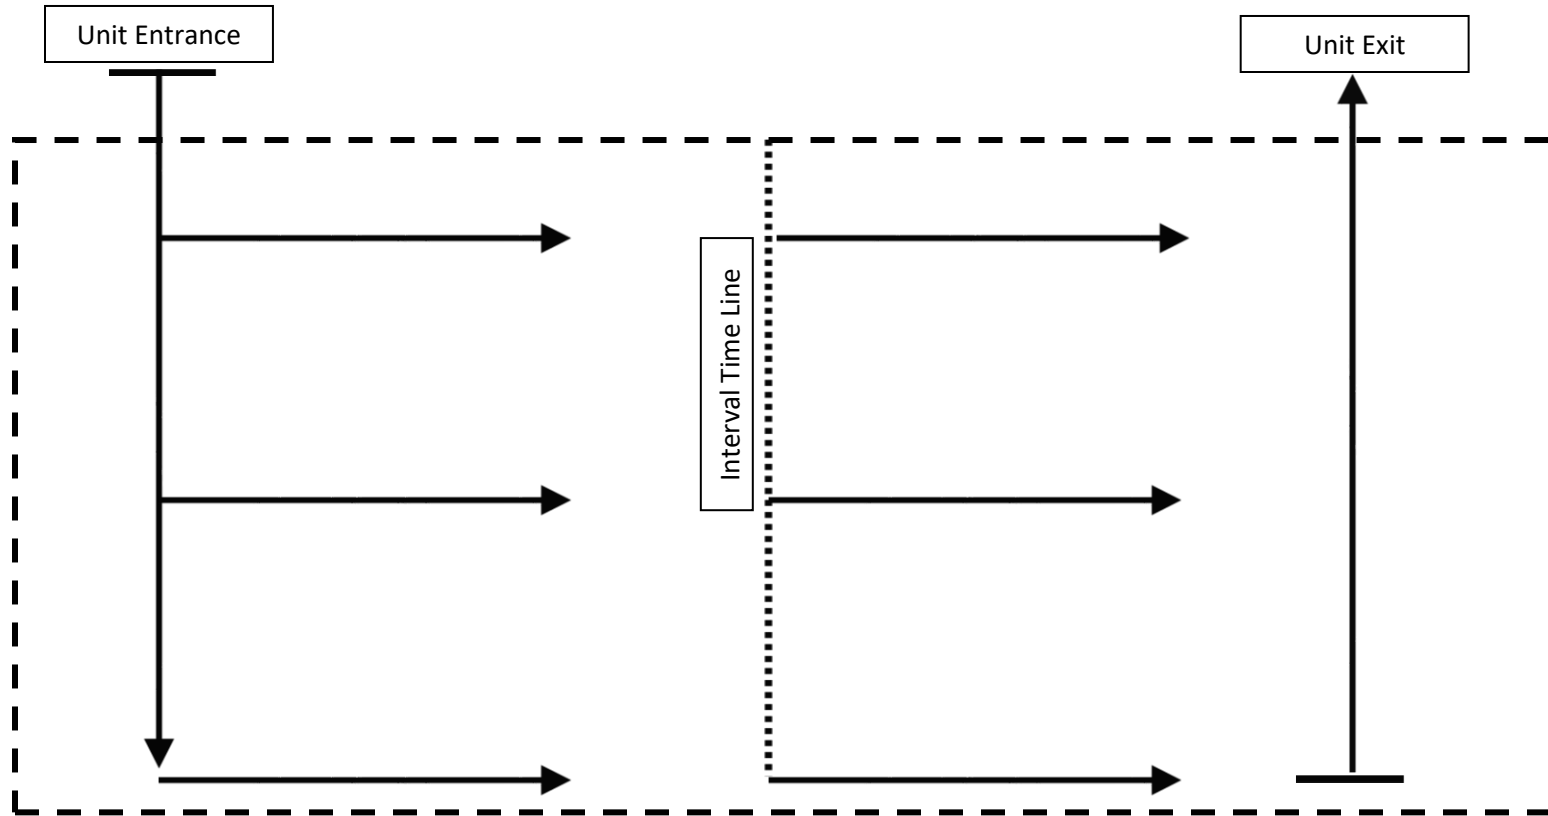

ENTRANCE/EXIT PROCEDURE FOR OAKLEAF

Stretch floor along the side edge, pull out to time line and wait for signal from starter

Judge and Spectator Seating

Exit by pulling floor and props to the side and then to the front out the door

Performer Seating

Performance Floor Flow 2021