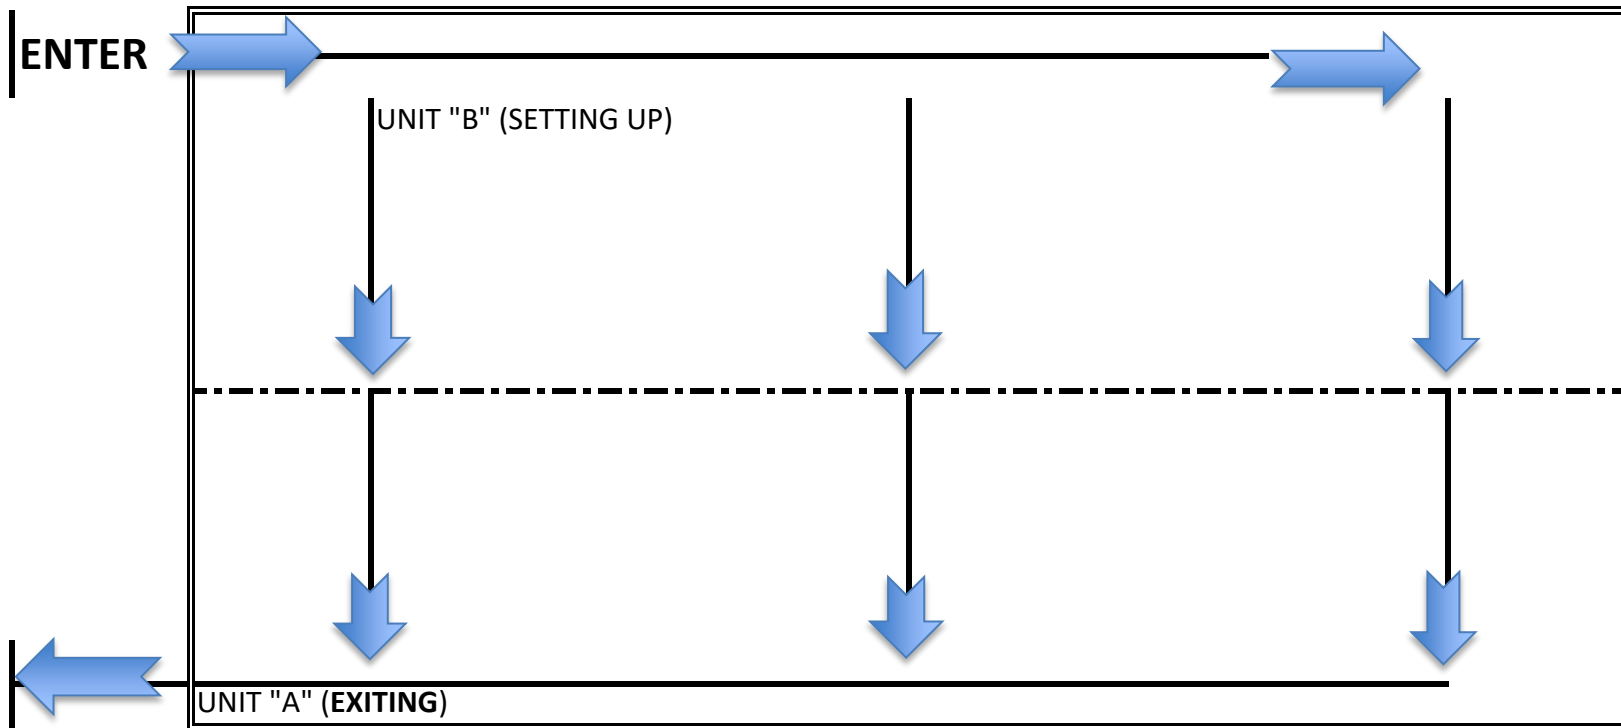

ENTRANCE / EXIT PROCEDURE FOR FLEMING ISLAND

STRETCH FLOOR ALONG THE
BACK EDGE, PULL OUT TO
TIME LINE AND WAIT FOR
SIGNAL FROM STARTER

PERFORMER'S SEATING

EXIT BY PULLING FLOOR AND
PROPS TO THE FRONT AND THEN
TO THE LEFT OUT THE DOOR